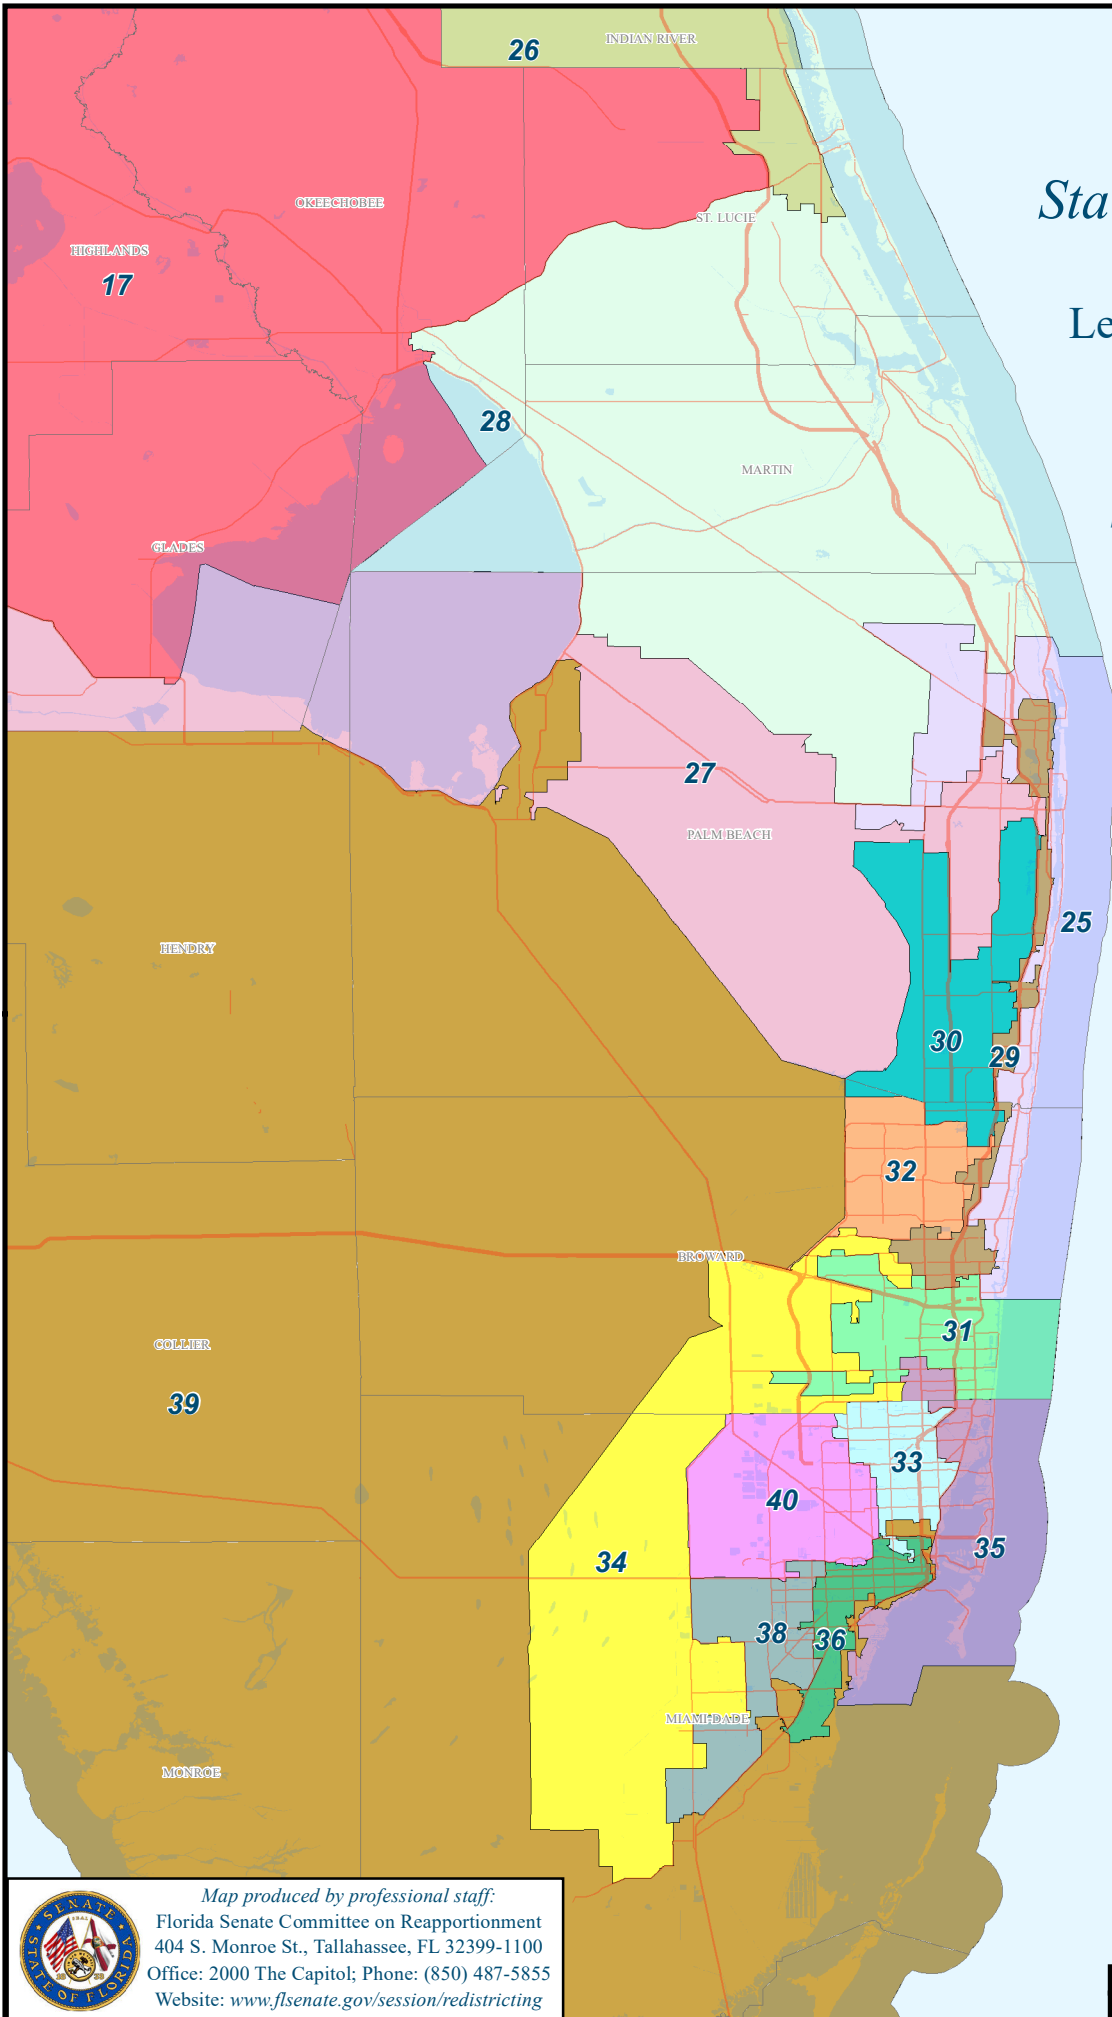

2002-2012 Florida State Senate Districts

* * * * *

Legislatively Enacted on
March 22, 2002

* * * * *

See HJR 1987 (2002)

Legend

- County boundary
- Interstate
- US Highway
- Major road
- Sea, lake, or river
- District boundary & number

Map produced by professional staff:
Florida Senate Committee on Reapportionment
404 S. Monroe St., Tallahassee, FL 32399-1100
Office: 2000 The Capitol; Phone: (850) 487-5855
Website: www.flsenate.gov/session/redistricting